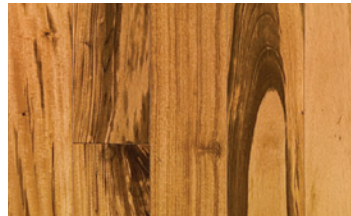

Rio Collection Smooth • Hand-Scraped • French Bleed
 9/16" Premium Engineered Hardwood Flooring

Shown: French Bleed Honey Dusk

Brazilian Ipe RIO-002

Tigerwood RIO-005

Brazilian Cherry RIO-006

Hand-Scraped Mocha RIOHS-402

- The Rio Collection is an outstanding assortment of beautifully crafted exotic and domestic species. Available in traditional Smooth Surface, Hand-Scraped or French Bleed designs, Rio features floors made with a thick 2 mm top layer in a medium width offering superb value. Whichever floor is chosen, rest assured it is hand-crafted with meticulous care and attention given to each individual plank.
- 7 Layer, ultra durable, Treffert® UV-cured, acrylic-urethane with aluminum oxide protects the surface and is easy to maintain.
- Multi-layered, cross-ply construction for extreme dimensional stability.
- Precision-milled tongue and groove provides for precise and uniform fit.
- 25 year residential finish.
- Lifetime residential structural.
- 3 year light commercial finish.