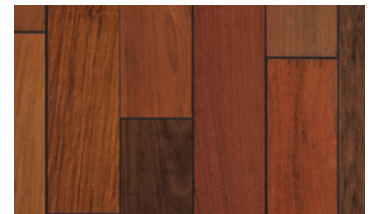

French Bleed Dusk RIOFB-503

CFS Corporation

3371 Martin Farm Road • Suwanee, GA 30024
www.cfscorporate.com • (866) 751-4893 • (770) 614-8009

Updated
01/17/11