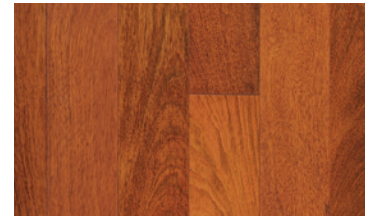

Rio Collection Smooth • Hand-Scraped • French Bleed
 9/16" Premium Engineered Hardwood Flooring

Shown: French Bleed Honey Dusk

Brazilian Ipe RIO-002

Tigerwood RIO-005

Brazilian Cherry RIO-006

Hand-Scraped Mocha RIOHS-402

Updated
 01/17/11

Rio Collection Smooth • Hand-Scraped • French Bleed 9/16" Premium Engineered Hardwood Flooring

PRODUCT TYPE: Engineered hardwood flooring	SURFACE APPEARANCE: Rio: Smooth Surface
SPECIES: Various (see list below)	Rio Hand-Scraped: Hand-sculpted
USAGE: Residential & light commercial	Rio French Bleed: Antiqued smooth
CONSTRUCTION: Multi-ply with 2 mm top layer	FINISH: 7 Layer Treffert® UV-cured acrylic urethane with aluminum oxide
INSTALLATION METHOD: Glue, staple, nail or float	WARRANTY: 25 year residential finish Lifetime residential structural 3 year light commercial finish
INSTALL PLACEMENT: All grade levels	REFINISHING: Pad and Re-Coat*
SUBFLOORS: Concrete and/or approved wood subfloors	SQUARE FEET PER BOX: 26.05
DIMENSIONS: 9/16" thick x 4-9/10" wide x 47-5/8" long	BOXES PER PALLET: 32
TONGUE & GROOVE TYPE: Precision-milled, 4-sided tongue and groove	BOX/LBS: 69.4
EDGE TREATMENT: Rio: Micro-bevel	20' CONTAINER: 544 boxes/17 pallets/14,171.2 sf
Rio Hand-Scraped: Hand-carved bevel	40' CONTAINER: 960 boxes /30 pallets /25,008 sf
Rio French Bleed: Blackened bevel	