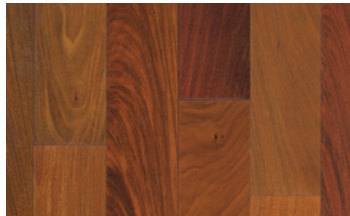

Rio Collection Smooth • Hand-Scraped • French Bleed
 9/16" Premium Engineered Hardwood Flooring

Shown: French Bleed Honey Dusk

Brazilian Ipe RIO-002

Tigerwood RIO-005

Brazilian Cherry RIO-006

Hand-Scraped Mocha RIOHS-402

- The Rio Collection is an outstanding assortment of beautifully crafted exotic and domestic species. Available in traditional Smooth Surface, Hand-Scraped or French Bleed designs, Rio features floors made with a thick 2 mm top layer in a medium width offering superb value. Whichever floor is chosen, rest assured it is hand-crafted with meticulous care and attention given to each individual plank.
- 7 Layer, ultra durable, Treffert® UV-cured, acrylic-urethane with aluminum oxide protects the surface and is easy to maintain.
- Multi-layered, cross-ply construction for extreme dimensional stability.
- Precision-milled tongue and groove provides for precise and uniform fit.
- 25 year residential finish.
- Lifetime residential structural.
- 3 year light commercial finish.