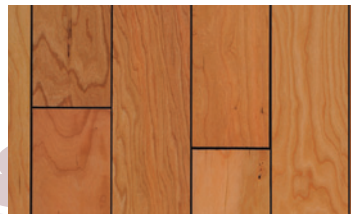

French Bleed Honey Dusk RIOFB-502