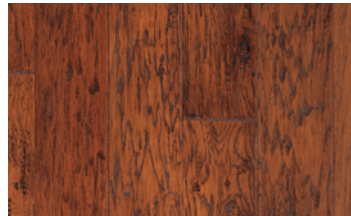

Rio Collection Smooth • Hand-Scraped • French Bleed
 9/16" Premium Engineered Hardwood Flooring

Shown: French Bleed Honey Dusk

Brazilian Ipe RIO-002

Tigerwood RIO-005

Brazilian Cherry RIO-006

Hand-Scraped Mocha RIOHS-402

- The Rio Collection is an outstanding assortment of beautifully crafted exotic and domestic species. Available in traditional Smooth Surface, Hand-Scraped or French Bleed designs, Rio features floors made with a thick 2 mm top layer in a medium width offering superb value. Whichever floor is chosen, rest assured it is hand-crafted with meticulous care and attention given to each individual plank.
- 7 Layer, ultra durable, Treffert® UV-cured, acrylic-urethane with aluminum oxide protects the surface and is easy to maintain.
- Multi-layered, cross-ply construction for extreme dimensional stability.
- Precision-milled tongue and groove provides for precise and uniform fit.
- 25 year residential finish.
- Lifetime residential structural.
- 3 year light commercial finish.