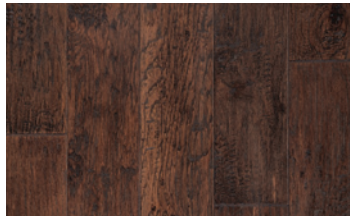

Rio Collection Smooth • Hand-Scraped • French Bleed
 9/16" Premium Engineered Hardwood Flooring

Shown: French Bleed Honey Dusk

Brazilian Ipe RIO-002

Tigerwood RIO-005

Brazilian Cherry RIO-006

Hand-Scraped Mocha RIOHS-402

- The Rio Collection is an outstanding assortment of beautifully crafted exotic and domestic species. Available in traditional Smooth Surface, Hand-Scraped or French Bleed designs, Rio features floors made with a thick 2 mm top layer in a medium width offering superb value. Whichever floor is chosen, rest assured it is hand-crafted with meticulous care and attention given to each individual plank.
- 7 Layer, ultra durable, Treffert® UV-cured, acrylic-urethane with aluminum oxide protects the surface and is easy to maintain.
- Multi-layered, cross-ply construction for extreme dimensional stability.
- Precision-milled tongue and groove provides for precise and uniform fit.
- 25 year residential finish.
- Lifetime residential structural.
- 3 year light commercial finish.